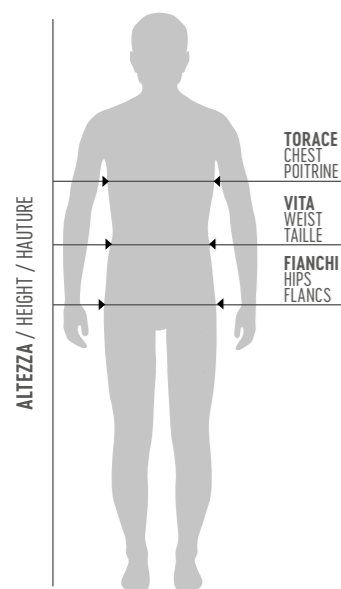

TAGLIE UOMO / SIZES MAN / TAILLES HOMME										
	EU	IT	TORACE CHEST POITRINE		VITA WAIST TAILLE		FIANCHI HIPS FLANCS		ALTEZZA HEIGHT HAUTEUR	
			cm	inches	cm	inches	cm	inches	cm	inches
KID	3YXS	22-24							98-108	39-42.5
	2YXS	26-28							110-120	42.5-47.2
JUNIOR	YXS	30-32	64-72	25-28	54-60	21.26-24	66-74	26-29	122-132	48-52
	XXS	34-36	72-80	28-31	60-66	24-26	74-82	29-32	134-144	52.8-56.7
	XS	38-40	80-88	31-35	66-72	26-28	82-90	32-35	146-156	57.5-61.4
ADULT	S	42-44	90-94	35-37	72-76	28-30	92-96	36-38	167-172	65.7-67.7
	M	46-48	94-98	37-39	76-80	30-31	96-100	38-39.4	173-178	68.1-70.1
	L	50-52	98-102	39-40.2	80-84	31-33	100-104	39.4-40.9	179-184	70.5-72.4
	XL	54	102-106	40.2-41.7	84-88	33-35	104-108	40.9-42.5	185-190	72.8-74.8
	XXL	56	106-110	41.7-43.3	88-92	35-36	108-112	42.5-44.1	191-196	75.2-77.2
	3XL	58	110-114	43.3-44.9	92-94	36-37	112-116	44.1-45.7	197-202	77.6-79.5
	4XL	60	114-118	44.9-46.5	94-96	37-38	116-120	45.7-47.2	203-208	79.9-81.9