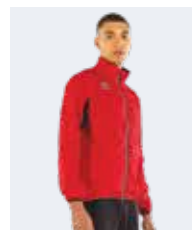

2029 DWYN

€ 81,00 € 81,00

Adult

Junior

EJ010Z

EJ011Z

S-3XL

XS

100% POLYESTER- 65 g/mq

- Veste zippée
- Ouvertures pour les pouces aux extrémités des manches
- Bords élastiques sur manches et bas
- Éléments rétro réfléchissants à l'avant et à l'arrière
- Poches zippées latérales
- Inserts en mesh respirant dans les zones les plus sensibles à la transpiration

- Full-zip jacket
- Thumbholes at the end of sleeves
- Stretched borders on sleeves and bottom
- Reflectors on front and back
- Zipped side pockets
- Inserts in breathable mesh near sweating areas

- Durchgehender Reißverschluss
- Daumenschlaufen am Armabschluss
- Elastische Manschette an Ärmeln und Saum
- Reflektoren auf der Vorder- und Rückseite
- Seitliche Reißverschlusstaschen
- Stoffeinsatz aus atmungsaktivem Mesh in den schweißempfindlichen Bereichen