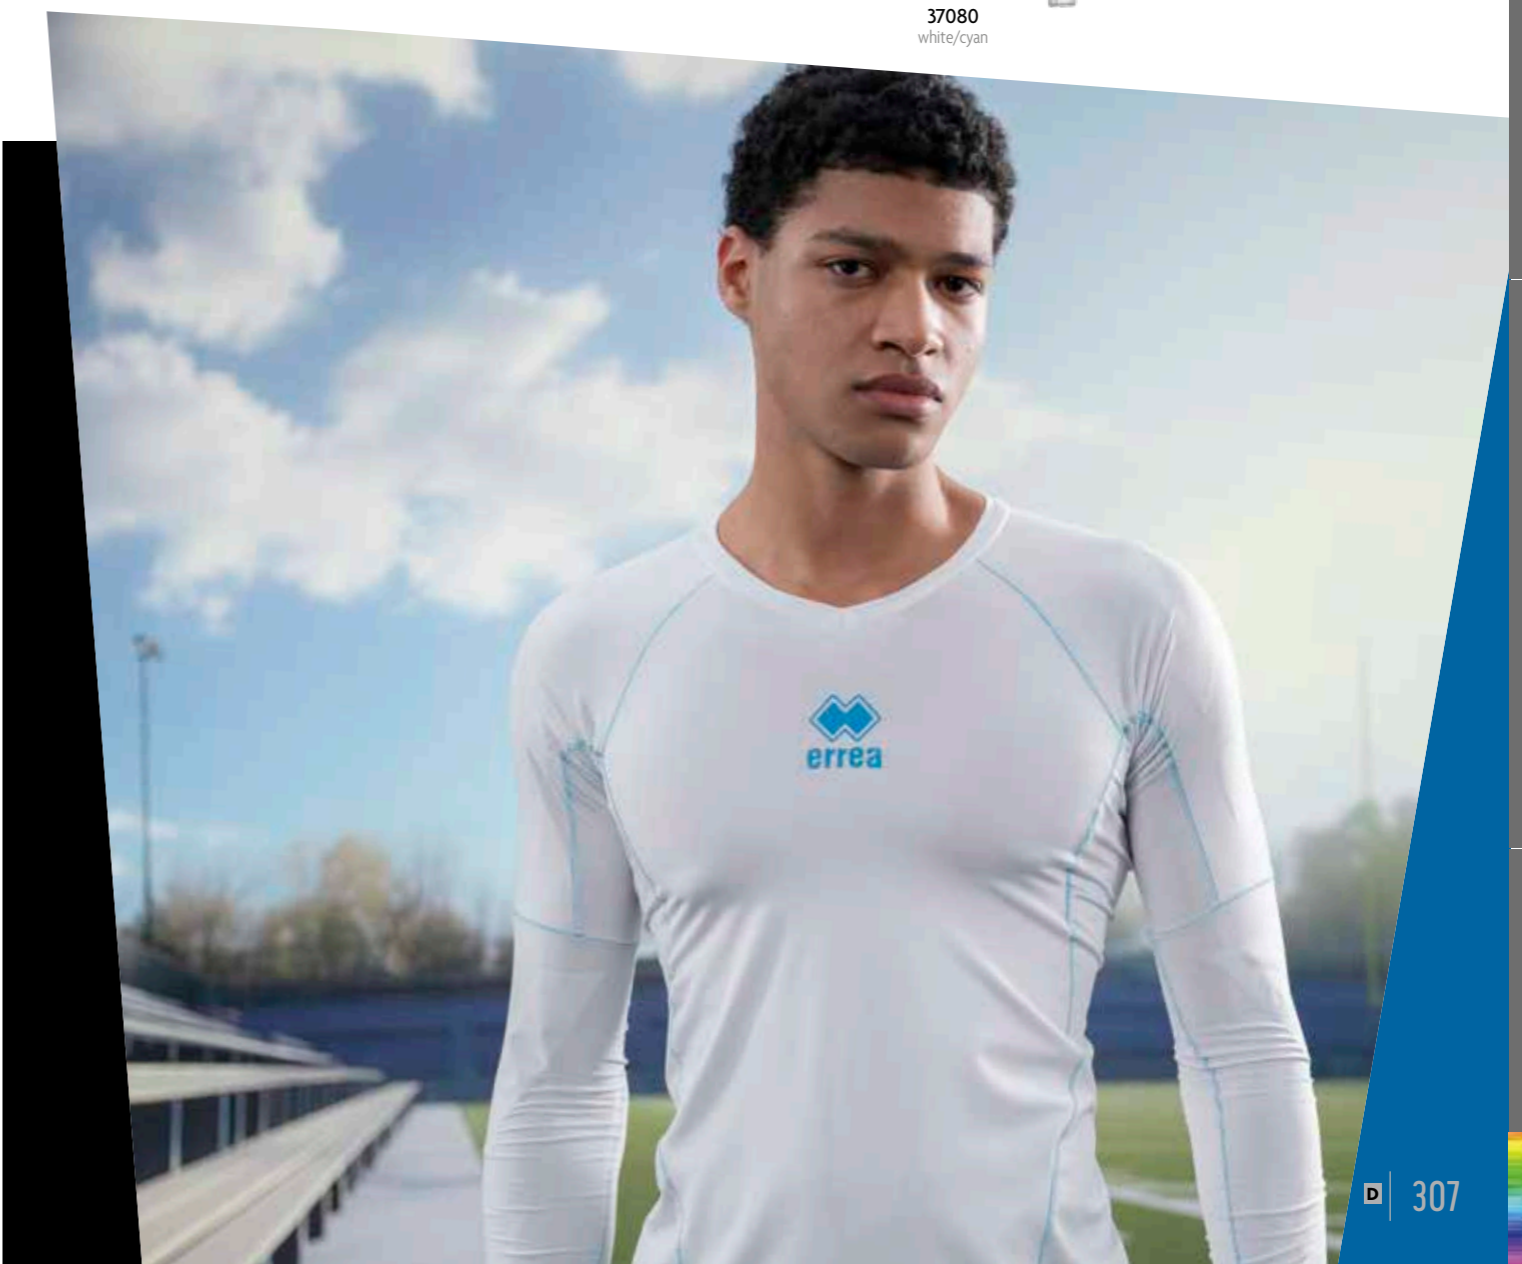

2026 KARIL LS

€ 79,00

Adult

UMOJOL

S-XXL

PREMIER 82% polyester 18% elastane - 165 g/mq

- Coupe ajustée pour un confort maximal et une liberté de mouvement pendant l'activité sportive
- Col rond conçu pour améliorer la posture et les performances
- Exosquelette pour un soutien postural
- Soutien ciblé pour les muscles du haut du dos, les articulations des épaules et les rotateurs
- Support supplémentaire pour les coudes et les muscles des bras
- Bandes élastiques internes pour soutenir le deltoïde, le triceps et le trapèze
- Réduction des vibrations musculaires
- Respirant
- Coutures ultra-plates réalisées avec une technologie japonaise
- Thermofilm adhésif
- Tissu contenant de l'élastomère pour un meilleur ajustement
- Ruban avec certification Standard 100 by Oeko - Tex

- Close-fitting for maximum comfort during sports activities
- Round neck designed to improve posture and performance
- Exoskeleton for postural support
- Support for muscles in the upper back, shoulders' joints, and rotators' cuffs
- Extra support for elbows and arm muscles
- Internal stretched bands to support deltoïds, triceps, and trapezius
- Muscles vibration reduction
- Breathable
- Ultra-flat seams made with Japanese technology
- Adhesive thermofilm
- Fabric containing elastomer for a better fit
- Tape with Standard 100 by Oeko - Tex certification