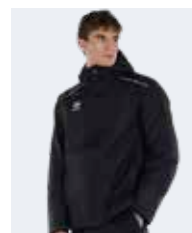

## 2029 BABYLON

€ 78,00 € 75,50

Adult

**HJ0D0Z**

S-4XL

Junior

**HJ0D1Z**

YXS-XXS-XS