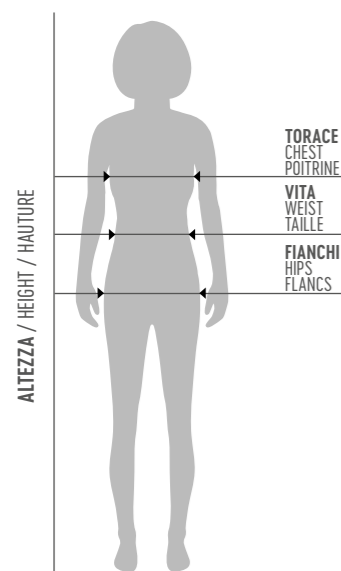

VESTIBILITÀ SEMI-ADERENTE  
CLOSE FITTING  
VESTIBILITE SEMI-ADHERENTE

VESTIBILITÀ NORMALE  
NORMAL FITTING  
VESTIBILITE NORMALE

TAGLIE UOMO / SIZES MAN / TAILLES HOMME										
	EU	IT	TORACE CHEST POITRINE		VITA WAIST TAILLE		FIANCHI HIPS FLANCS		ALTEZZA HEIGHT HAUTEUR	
			cm	inches	cm	inches	cm	inches	cm	inches
KID	3YXS	22-24							98-108	39-42.5
	2YXS	26-28							110-120	42.5-47.2
JUNIOR	YXS	30-32	64-72	25-28	54-60	21.26-24	66-74	26-29	122-132	48-52
	XXS	34-36	72-80	28-31	60-66	24-26	74-82	29-32	134-144	52.8-56.7
	XS	38-40	80-88	31-35	66-72	26-28	82-90	32-35	146-156	57.5-61.4
ADULT	S	42-44	90-94	35-37	72-76	28-30	92-96	36-38	167-172	65.7-67.7
	M	46-48	94-98	37-39	76-80	30-31	96-100	38-39.4	173-178	68.1-70.1
	L	50-52	98-102	39-40.2	80-84	31-33	100-104	39.4-40.9	179-184	70.5-72.4
	XL	54	102-106	40.2-41.7	84-88	33-35	104-108	40.9-42.5	185-190	72.8-74.8
	XXL	56	106-110	41.7-43.3	88-92	35-36	108-112	42.5-44.1	191-196	75.2-77.2
	3XL	58	110-114	43.3-44.9	92-94	36-37	112-116	44.1-45.7	197-202	77.6-79.5
	4XL	60	114-118	44.9-46.5	94-96	37-38	116-120	45.7-47.2	203-208	79.9-81.9