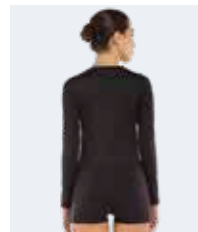

SPECIAL ORDER

**ANSI**

€ 54,50 € 53,50  
 Adult Junior  
**PMDH3L PMDH4L**  
 S-3XL YXS-XXS-XS

PREMIER 82% polyester 18% elastane - 165 g/mq

MIN. 50 PCS  
 min. 10 per size  
 with multiples of 2

00010  
 white