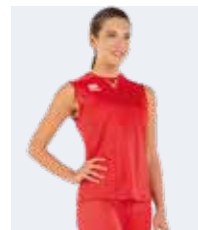

- Rundhalsausschnitt mit innerem elastischem Schwitzschutz
- Dreinadelsaumnaht In Kontrastfarbe