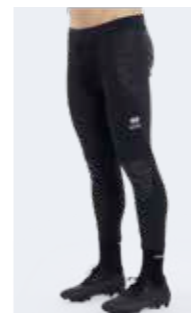

2026 AYER

€ 76,50

Adult

GP0X0Z

S»3XL

82% NYLON 18% ELASTAN
MESH 100% INSIDE

- Short de gardien technique en dessous
- Short avec rembourrage en EVA sur les hanches
- Coutures en contraste vert fluorescent
- Élastique à la taille et lacets réglables

- Technical goalkeeper shorts underneath
- Shorts with padding in EVA on sides
- Stitching in contrasting colour fluorescent green
- Elastic waistband and adjustable drawstring

- Technische Torwartshorts darunter
- Polsterung an den Seiten aus EVA
- Kontrastnähte leuchtendes Grün
- Gummizug in der Taille und verstellbare Kordeln

2026 IZOR

€ 82,00

Adult

GM2G0L

S»3XL

82% NYLON 18% ELASTAN
MESH 100% INSIDE

- Sous-vêtements techniques de gardien de but
- Col rond
- Coutures en contraste vert fluorescent
- Logo Erreà appliquée à chaud sur la poitrine
- Rembourrage en matériau thermoformé sur les coudes
- Application en silicone sur les épaules et les coudes

- Technical goalkeeper underwear
- Crew neck
- Stitching in contrasting colour fluorescent green
- Heat applied Erreà logo on chest
- Padding in thermoformed material on the elbows
- Silicone application on the shoulders and elbows

- Technische Torwartunterwäsche
- Rundhalsausschnitt
- Kontrastnähte Neongrün
- Logo Erreà beflocht auf der Brust
- Polsterung aus thermogeformtem Material an den Ellenbogen
- Silikonapplikation an Schultern und Ellbogen

2026 DEVIN

€ 71,00

Adult

GP1D0Z

S»XXL

82% NYLON 18% ELASTAN
MESH 100% INSIDE

- Applications de silicone sur les hanches et les genoux pour réduire l'abrasion avec le sol
- Taille élastique et lacets réglables
- Ajustement serré

- Silicone applications on the hips and knees to reduce abrasion with the ground
- Stretched waist and adjustable laces
- Tight fit