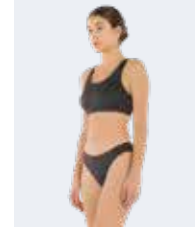

2026 CRYSTAL

€ 41,50   € 41,50
Adult   Junior
GM1S0S   **GM1S1S**
S>XL   XS

PREMIER 82% polyester 18% elastane - 165 g/mq

- Coutures plates
- Col rond profond

- Flat stitching
- Wide crew neck

- Flachnähte
- Tiefer Rundhalsausschnitt