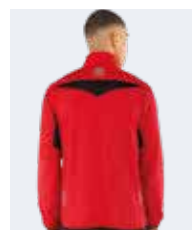

2029 DWYN

€ 81,00 € 81,00

Adult

Junior

EJ010Z

EJ011Z

S-3XL

XS

100% POLYESTER- 65 g/mq

- Veste zippée
- Ouvertures pour les pouces aux extrémités des manches
- Bords élastiques sur manches et bas
- Éléments rétro réfléchissants à l'avant et à l'arrière
- Poches zippées latérales
- Inserts en mesh respirant dans les zones les plus sensibles à la transpiration

- Full-zip jacket
- Thumbholes at the end of sleeves
- Stretched borders on sleeves and bottom
- Reflectors on front and back
- Zipped side pockets
- Inserts in breathable mesh near sweating areas

- Durchgehender Reißverschluss
- Daumenschlaufen am Armabschluss
- Elastische Manschette an Ärmeln und Saum
- Reflektoren auf der Vorder- und Rückseite
- Seitliche Reißverschlusstaschen
- Stoffeinsatz aus atmungsaktivem Mesh in den schweißempfindlichen Bereichen