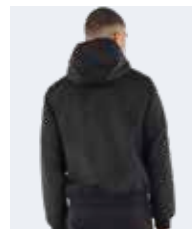

2029 NIAMH

€ 103,00 € 97,50

Adult

Junior

EJ0H0Z

EJ0H1Z

S-5XL

YXS-XXS-XS

TASLAND 100% polyester - 97 g/mq