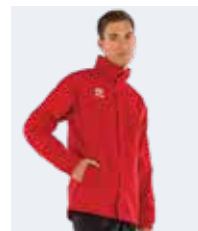

2026 SYUN

€ 74,00 € 72,00

Adult **FJOK0Z** S-4XL
Junior **FJOK1Z** YXS-XXS-XS

STRIPE 100% polyester - 95 g/mq

- Zip
- Résistant à l'eau et au vent grâce à la technologie Hydro-Stop
- Capuche enroulable dans le col
- Poignets élastiques
- Poches latérales coupe-vent
- Doublure en mesh

- Full-zip
- Water and wind resistant because of the Hydro-Stop technology
- Hood can be enclosed in collar
- Stretched cuffs
- Windproof side pockets
- Mesh lining

- Durchgehender Reißverschluss
- Wasser- und windfest dank Hydro-Stop-Technologie
- Stehkragen
- Elastische Manschette
- Windfeste seitliche Eingriffstaschen
- Innenliegende Kapuze