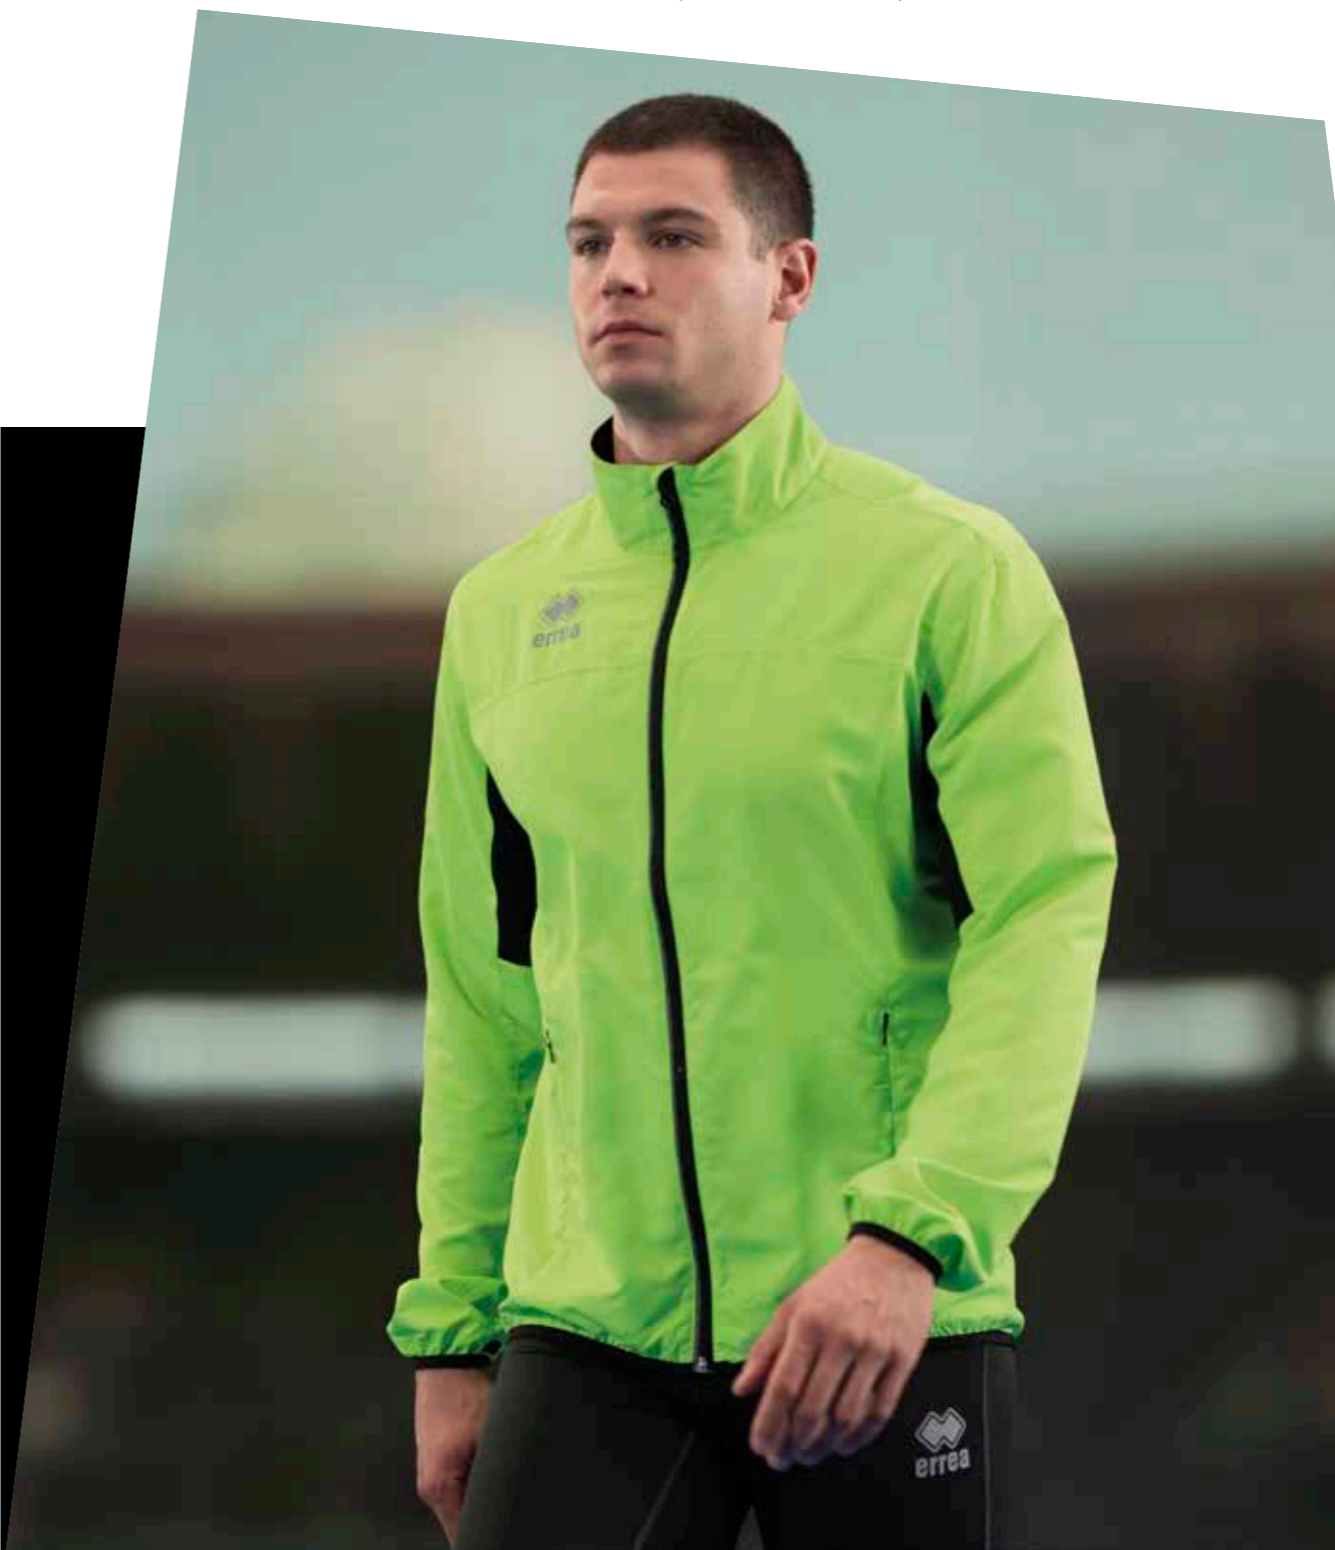

2029 DWYN

€ 81,00 € 81,00

Adult
EJ010Z
S-3XL

Junior
EJ011Z
XS

100% POLYESTER- 65 g/mq

- Veste zippée
- Ouvertures pour les pouces aux extrémités des manches
- Bords élastiques sur manches et bas
- Éléments rétro réfléchissants à l'avant et à l'arrière
- Poches zippées latérales
- Inserts en mesh respirant dans les zones les plus sensibles à la transpiration

- Full-zip jacket
- Thumbholes at the end of sleeves
- Stretched borders on sleeves and bottom
- Reflectors on front and back
- Zipped side pockets
- Inserts in breathable mesh near sweating areas

- Durchgehender Reißverschluss
- Daumenschlaufen am Armabschluss
- Elastische Manschette an Ärmeln und Saum
- Reflektoren auf der Vorder- und Rückseite
- Seitliche Reißverschlusstaschen
- Stoffeinsatz aus atmungsaktivem Mesh in den schweißempfindlichen Bereichen

STANDARD
100
074744.0
CENTROCOT