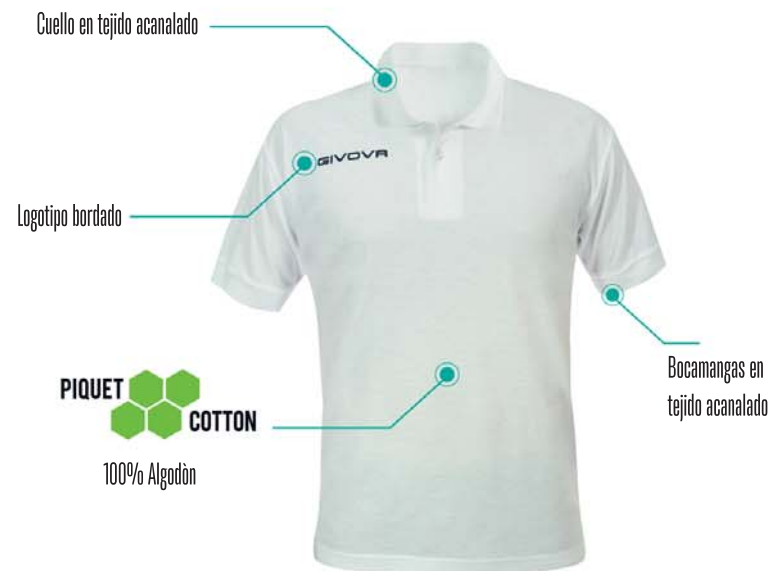

POLO SUMMER BABY

Art. MA005BABY

DISPONIBILE
AVAILABLE
DISPONIBILE
DISPONIBILE

5 ANNI
YEARS
ANS
AÑOS