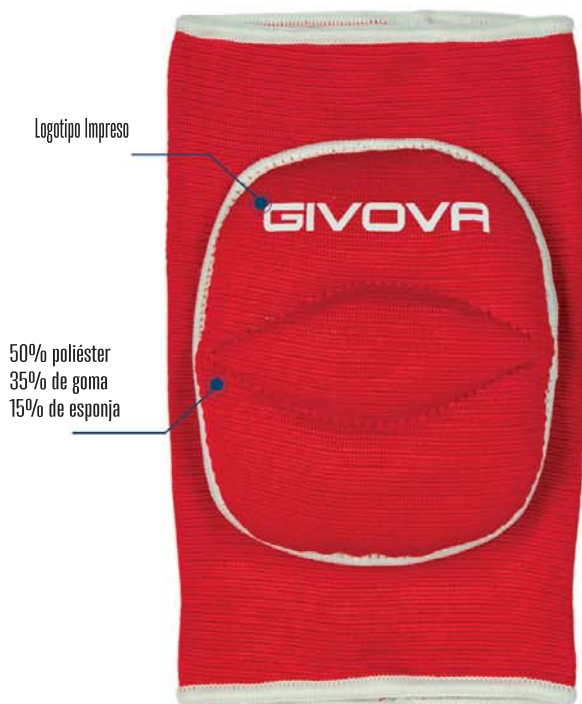

GINOCCHIERA LIGHT

Art. GIN01

DISPONIBILE
AVAILABLE
DISPONIBILE
DISPONIBILE

3

ANNI
YEARS
ANS
AÑOS

Junior Senior

12 03

02 03

04 03

10 03

03 02